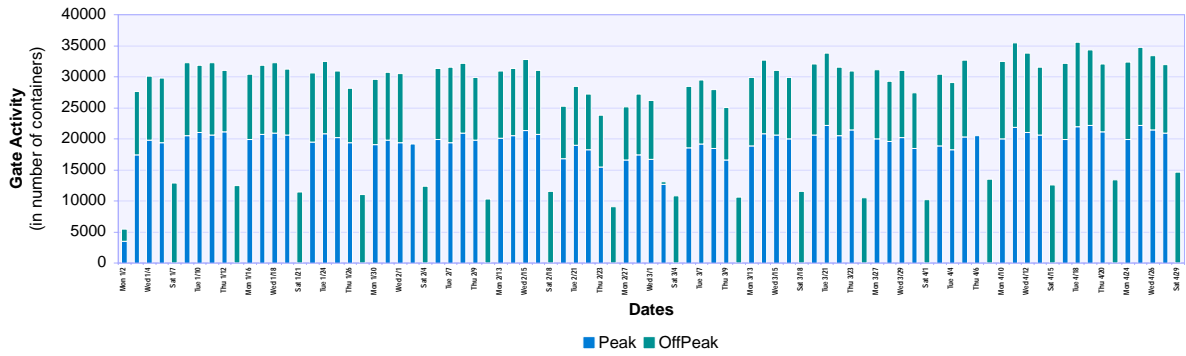

### Cargo Volume: 1/2/06–4/29/06 Ports of Los Angeles and Long Beach

### Cargo Volume: 9/12/05–12/31/05 Ports of Los Angeles and Long Beach